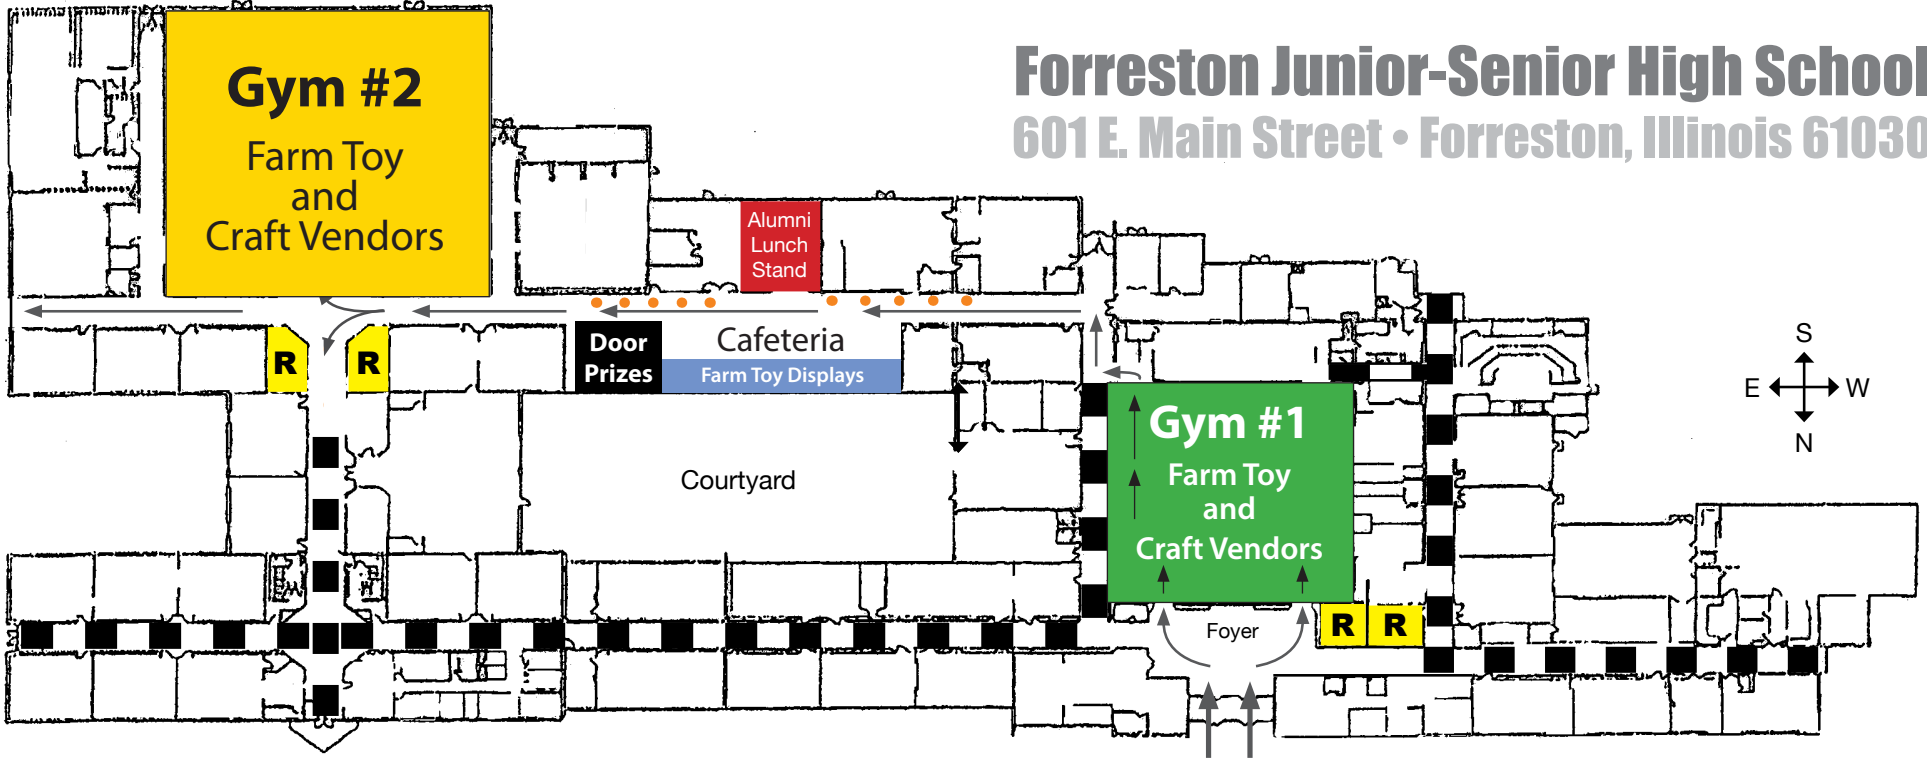

36th Annual Forreston FFA Alumni

Farm Toy and Craft Show Site Map

March 9, 2024 from 9:00 am to 2:00 pm

Forreston Junior-Senior High School
601 E. Main Street • Forreston, Illinois 61030

Junior High School Entrance
**Main Entrance to
Toy & Craft Show**

Route 72

■ ■ ■ No Public Access Corridors During Show

← Major Traffic Paths

•••• Silent Auction/Raffles

R Restrooms